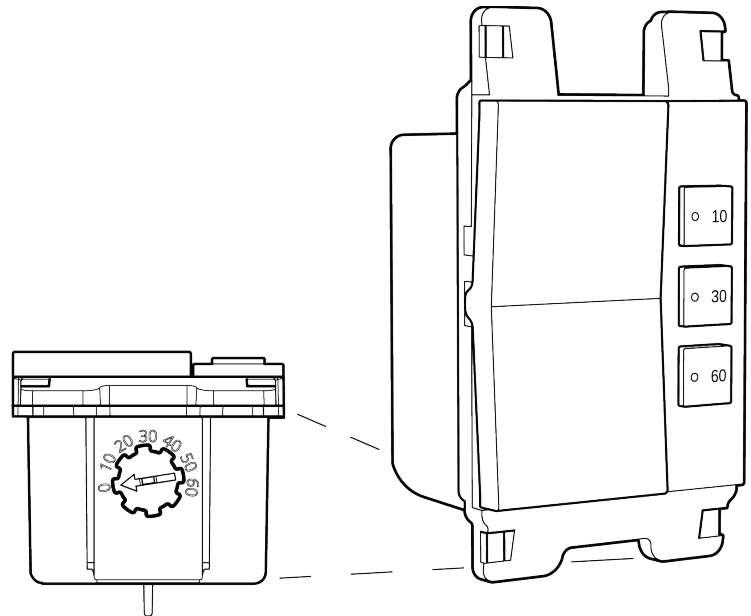

Deako Simple Ventilation Timer Switch

Countdown timer and hourly ventilation Timer Switch

This Simple Ventilation Timer Switch is designed to monitor and control the operation of the bathroom exhaust fan and delivers a precise amount of fresh air ventilation throughout the day, automatically. Using the dial located on the side of the switch, the user can adjust the 'ventilation' setting. When used in conjunction with the countdown timer buttons, both timers ensure that the bathroom is properly ventilated at all times.