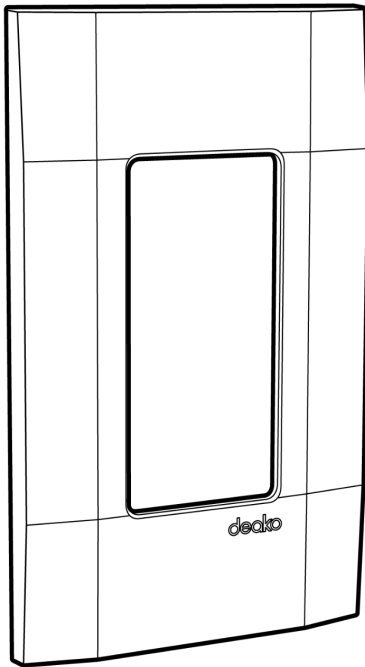

Available configurations

1-Gang Screwless Cover