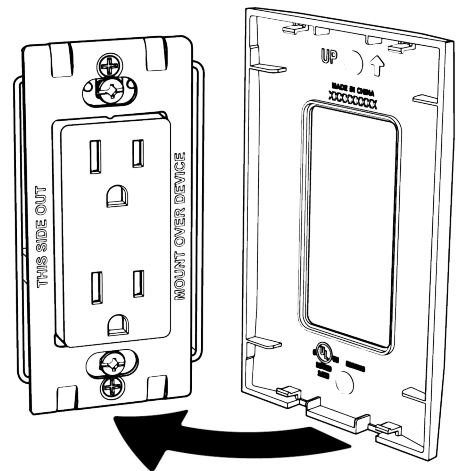

Features

- Designed to match the Deako switch faceplate
- Sleek, Sleek, modern design enhances any room
- Deako Faceplates snap onto any Deako Backplate, no screws required
- Ensures proper plate positioning with subplate screws.
- Molded of highly durable polycarbonate
- High impact resistant

Applications

- Available in both single-gang and two-gang

Also available in the Deako Outlet Family

- 15A Deako white Outlet
- 20A Deako white GFCI
- 15A Dual USB outlet
- Smart Plug

Specifications

For Deako Faceplates

Standard Deako Faceplates

	1-Gang Screwless Outlet Cover	2-Gang Screwless Outlet Cover
SKU	DO-F1LD-STND-WHP	DO-F2LD-STND-WHP
Dimensions (<i>H x W x D</i>)	124mm/x 79.5mm/"x6.3mm (4.88" x 3.13 x 0.25")	124mm/x125.5mm/x6.3mm (4.88" x 4.95"x 0.25")
Weight	0.9oz	1.5oz
Mounting Type	Screwless	
Environment	Indoor use only	
Color	White	
Warranty	1-Year	
Regulatory Approvals	UL Listed	
Vertical Markets	Residential	
	Multiple dwellings	
	Hospitality / lodging	
Includes	Installation Instructions Screwless Outlet Cover Adaptor Plate & Screws	

Available configurations

1-Gang Screwless Cover

2-Gang Screwless Cover

Date	Notes
Job location	
Approved by	
Job no. / type	