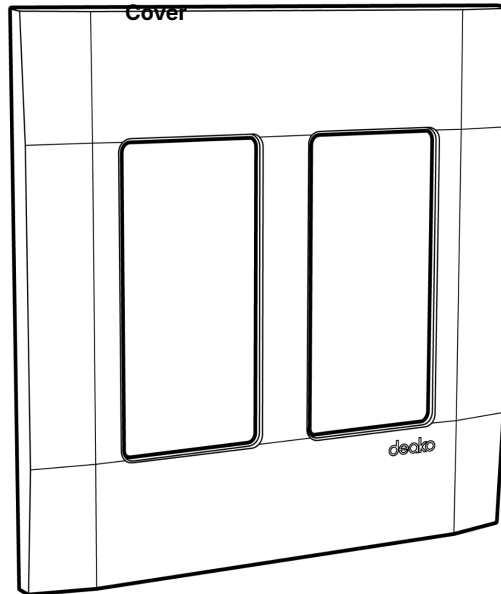

Features

- Designed to match the Deako switch faceplate
- Sleek, Sleek, modern design enhances any room
- Deako Faceplates snap onto any Deako Backplate, no screws required
- Ensures proper plate positioning with subplate screws.
- Molded of highly durable polycarbonate
- High impact resistant

Applications

- Available in both single-gang and two-gang

Also available in the Deako Outlet Family

- 15A Deako white Outlet
- 20A Deako white GFCI
- 15A Dual USB outlet
- Smart Plug

Specifications

For Deako Faceplates

Standard Deako Faceplates

	1-Gang Screwless Outlet Cover	2-Gang Screwless Outlet Cover
SKU	DO-F1LD-STND-WHP	DO-F2LD-STND-WHP
Dimensions (<i>H x W x D</i>)	124mm/x 79.5mm/"x6.3mm (4.88" x 3.13 x 0.25")	124mm/x125.5mm/x6.3mm (4.88" x 4.95"x 0.25")
Weight	0.9oz	1.5oz
Mounting Type	Screwless	
Environment	Indoor use only	
Color	White	
Warranty	1-Year	
Regulatory Approvals	UL Listed	
Vertical Markets	Residential	
	Multiple dwellings	
	Hospitality / lodging	
Includes	Installation Instructions Screwless Outlet Cover Adaptor Plate & Screws	

Available configurations

1-Gang Screwless Cover

2-Gang Screwless Cover

Date	Notes
Job location	
Approved by	
Job no. / type	